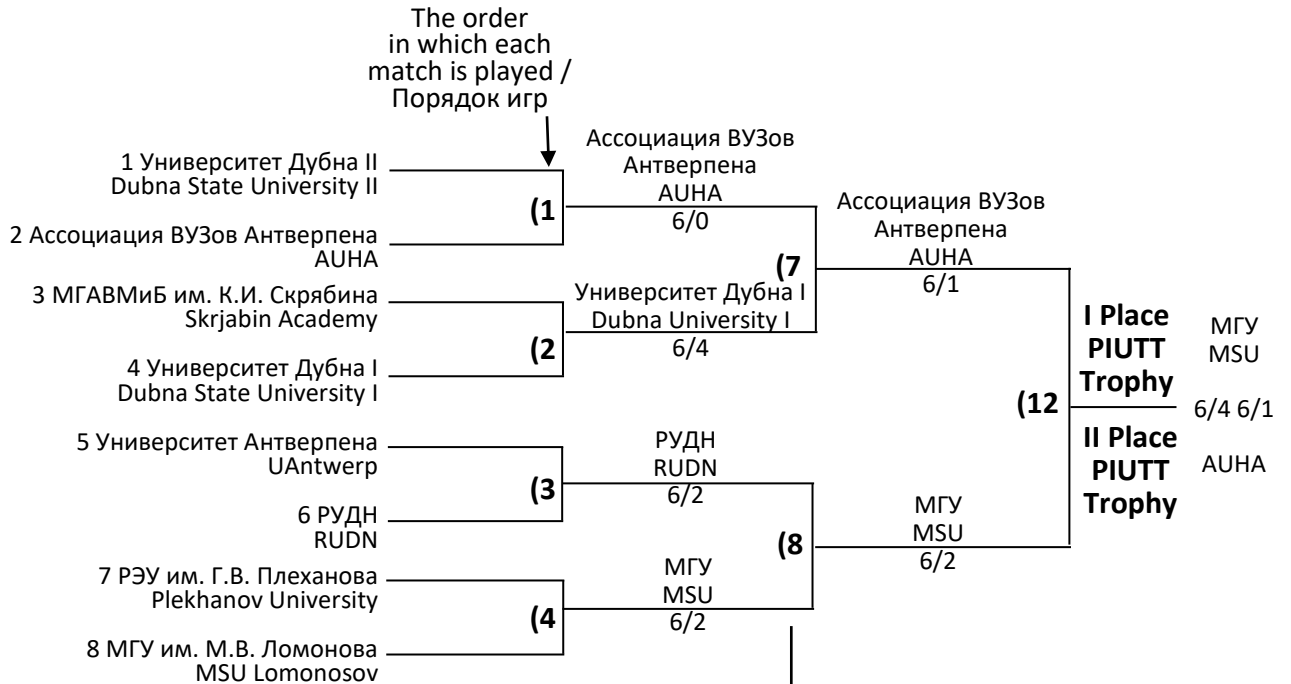

## 8 teams PIUTT draw / Турнирная сетка

### Main Draw/ Основная сетка

L – loser/  
проигравший  
W – winner/  
победитель

### Honorary Draw/ Утешительный кубок

### **Competition format**

Mixed doubles (one man and one woman per team).

1 tie-break set (1 set up to 6 games with tie-break).

PIUTT Final (2 sets match with super tie-break)

The duration of each match is approximately 40-50 min.