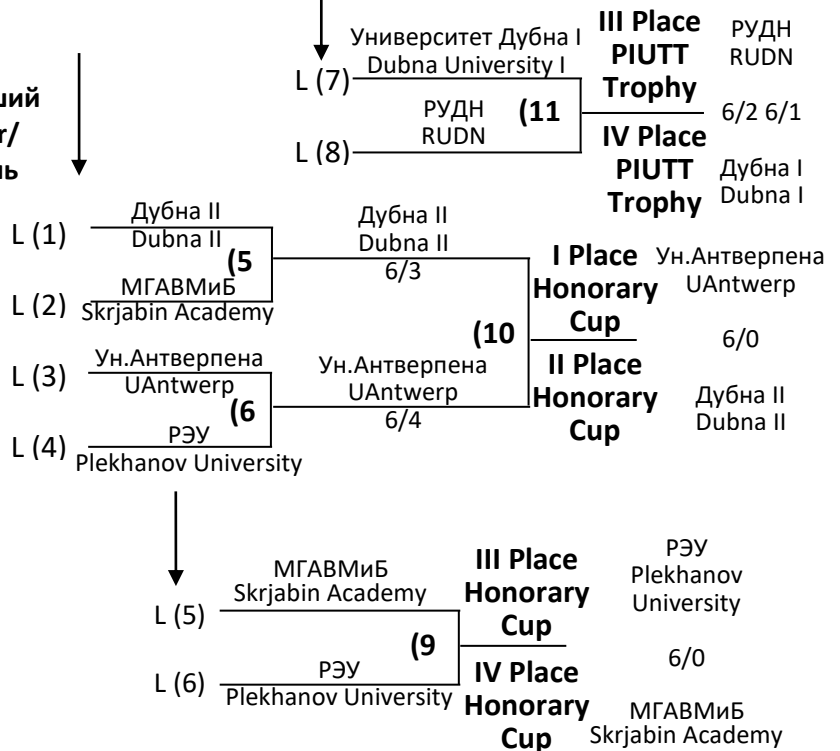

## 8 teams PIUTT draw / Турнирная сетка

### Main Draw/ Основная сетка

L – loser/  
проигравший  
W – winner/  
победитель

### Honorary Draw/ Утешительный кубок

### **Competition format**

Mixed doubles (one man and one woman per team).

1 tie-break set (1 set up to 6 games with tie-break).

PIUTT Final (2 sets match with super tie-break)

The duration of each match is approximately 40-50 min.